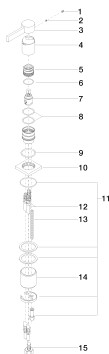

Sink - MEM

Single-lever lavatory mixer - polished chrome

Article number: 29 210 782-00 0010

- 1-3/8" hole diameter
- Flange 2-3/8" x 2-3/8"
- 2x 3/8" US flexible supply lines
- (ADA)
- NOTE: Local building codes may require the use of an anti-scald device. Please refer to remote pressure balance valve (35 910 970 90)

polished chrome

Dimensional drawing

All dimensions in mm / inch = mm x 0,0394

Sink - MEM
Single-lever lavatory mixer - polished chrome
Article number: 29 210 782-00 0010

Flow rate chart

Sink - MEM

Single-lever lavatory mixer - polished chrome

Article number: 29 210 782-00 0010

Other surface finishes

platinum matte
29 210 782-06 0010

platinum
29 210 782-08 0010

Dark Brass matte
29 210 782-16 0010

Dark Bronze matte
29 210 782-17 0010

Cyprum
29 210 782-49 0010

Spare parts list

Number	Item Number	Designation	Number of units
<hr/>			