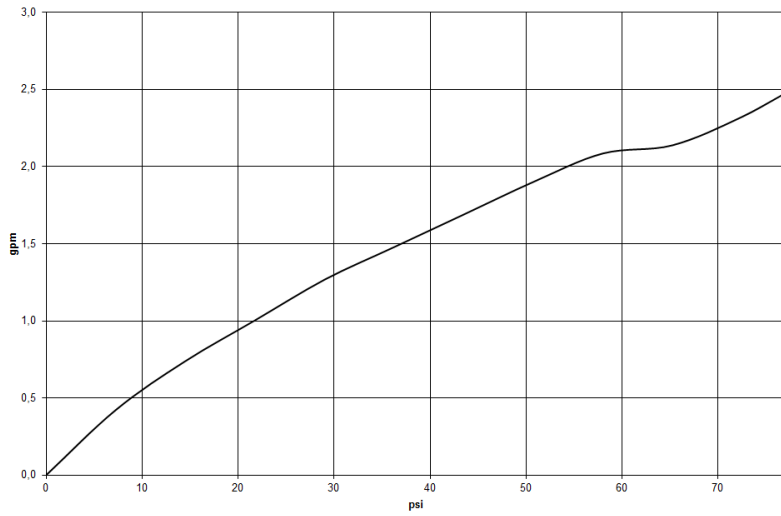

polished chrome

Dimensional drawing

All dimensions in mm / inch = mm x 0,0394

Sink - MEM
Single-lever lavatory mixer - polished chrome
Article number: 29 210 782-00 0010

Flow rate chart

Sink - MEM

Single-lever lavatory mixer - polished chrome