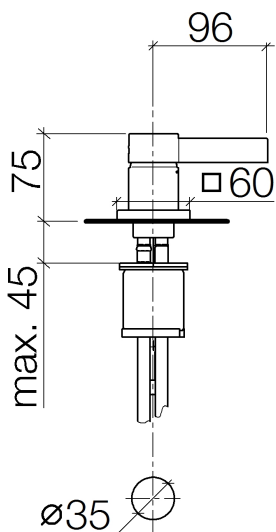

Sink - MEM

Single-lever lavatory mixer - polished chrome

Article number: 29 210 782-00 0010

- 1-3/8" hole diameter
- Flange 2-3/8" x 2-3/8"
- 2x 3/8" US flexible supply lines
- (ADA)
- NOTE: Local building codes may require the use of an anti-scald device. Please refer to remote pressure balance valve (35 910 970 90)

polished chrome

Dimensional drawing

All dimensions in mm / inch = mm x 0,0394

Sink - MEM
Single-lever lavatory mixer - polished chrome
Article number: 29 210 782-00 0010

Flow rate chart

Sink - MEM

Single-lever lavatory mixer - polished chrome